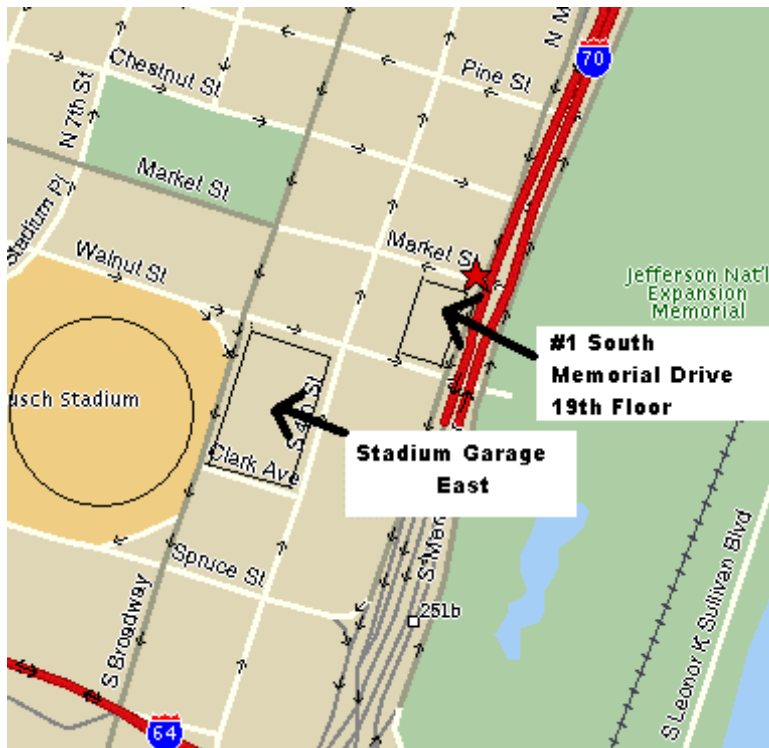

## Driving Directions

**From I-55 or I-44:** Stay on I-55 North or I-44 East until they merge and then exit at the "Downtown - Memorial Drive" Exit. Make a left turn on Market St. and then a left on Broadway. We recommend parking in Stadium Garage East which you will see on your left. Exit Stadium Garage East on the East or "River" side. Turn left and walk one block North on 4th Street. Turn right at Market and walk to the bottom of the hill. The building is the Gateway Tower and has the call letters for KMOX Radio and KMOV television on the front. Go in the front doors and the elevators are on your right. We are the only tenant on the 18th floor and you can't miss us.

**From Highway 40 (I-64) on the Missouri side:** Take Highway 40 east to the "Broadway - Last Missouri Exit" exit. At the stop sign at the bottom of the ramp turn left. Cross over Broadway and make a left turn on 4th St. We recommend parking in Stadium Garage East which you will see on your left. Exit Stadium Garage East on the East or "River" side. Turn left and walk one block North on 4th Street. Turn right at Market and walk to the bottom of the hill. The building is the Gateway Tower and has the call letters for KMOX Radio and KMOV television on the front. Go in the front doors and the elevators are on your right. We are the only tenant on the 18th floor and you can't miss us.